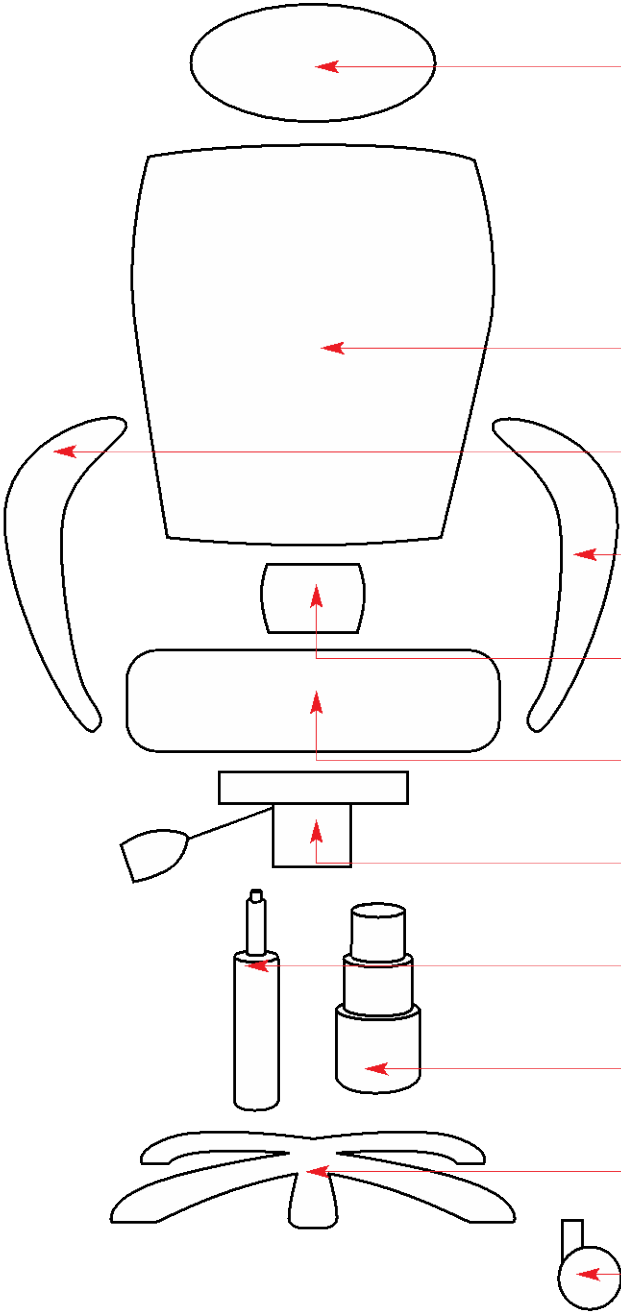

PRODUCT	LUMBAR MASSAGE	6905
---------	----------------	------

HEADREST	N/A	
BACKREST	Z147	
ARM <i>RH when seated</i>	Z217 (PAIR)	
ARM <i>LH when seated</i>	Z217 (PAIR)	
BACK BRACKET/MECH	N/A	
SEAT	Z147S	MECHANISM SCREW DIMENSIONS IN CM
MECHANISM	Z215	
GAS LIFT	Z200	
TELESCOPE	Z35	
FIVE STAR BASE	Z203	
CASTORS	Z202	

FIXINGS	x10 M6*20 (mechanism and arms), x2 M8*20 (arms), arm cap covers x8
---------	--

UNIQUE PARTS	
--------------	--

NOTES	
-------	--