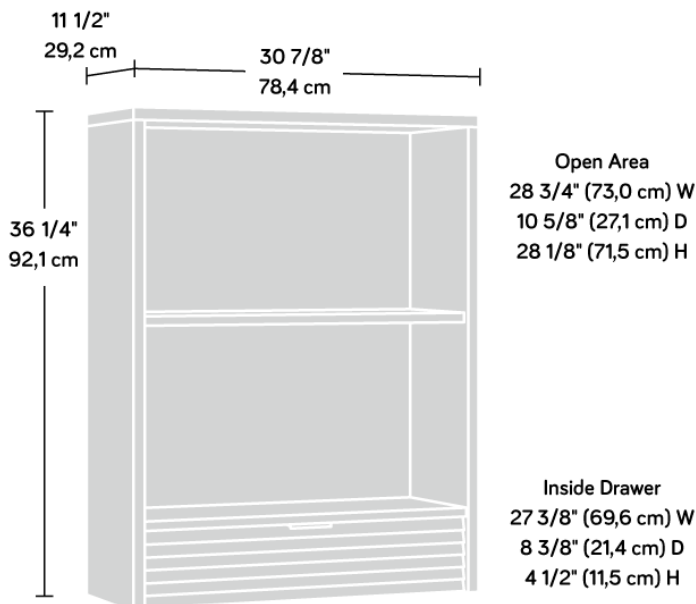

## ELSTREE HUTCH WITH DRAWER

### FURNITURE

- Hutch with drawer in Spiced Mahogany finish
- Compatible with the Elstree Storage Cabinet (5426909)
  - Louvre-style detailing
  - Pull-out drawer on felt gliders for further storage

Width	78.4 cm
Depth	29.2 cm
Height	92.1 cm
Carton Height	102.9 cm
Carton Width	41.4 cm
Carton Depth	19 cm
Box Volume	0.080 cbm
Weight (gross)	28.3 kg

N.B: All measurements are approximate